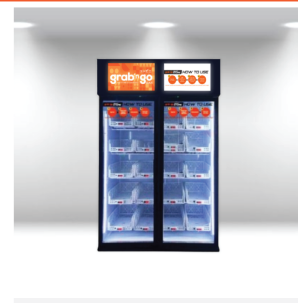

VENDING SERIES

MACHINE SPECIFICATIONS	HOOK DROP	SMART STORE
Dimensions	W 212 x D 83 x H 205 cm	W 128 x D 83 x H 193 cm
Merchandise Capacity	3 Floors, 5 Slots Standard	5 Floors, 4 Trays
Dispensing Mechanism	Hook Drop	Tray Type
LED Screen	21.5 - inch LED	21.5 - inch Landscape
Payment System	E-Wallets	Membership Cards
Power	600W	650W
Cooling System	N/A	A/B: 4-6C
Special Features		Smart System
Price	PHP 270,000.00	PHP 279,000.00