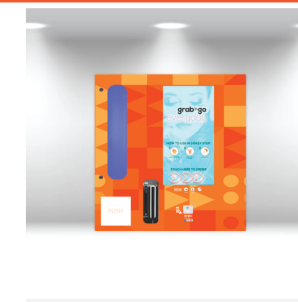

VENDING SERIES

MACHINE SPECIFICATIONS	WALL MOUNTED LARGE	WALL MOUNTED - REGULAR
Dimensions	W 73 x D 34 x H 112 cm	W 77 x D 27 x H 75 cm
Merchandise Capacity	5 Floors, 4 Slots Standard	4 Floors, 3 Slots Standard
Dispensing Mechanism	Spiral Drop	Spiral Drop
LED Screen	21.5 - inch LED	21.5 - inch LED
Payment System	E-Wallets	E-Wallets
Power	100W	400W
Cooling System	N/A	N/A
Special Features		Wall - Mounted
Price	PHP 205,000.00	PHP 110,000.00