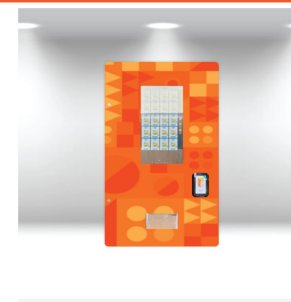

VENDING SERIES

MACHINE SPECIFICATIONS	WALL MOUNTED LARGE	WALL MOUNTED - REGULAR
Dimensions	W 73 x D 34 x H 112 cm	W 77 x D 27 x H 75 cm
Merchandise Capacity	5 Floors, 4 Slots Standard	4 Floors, 3 Slots Standard
Dispensing Mechanism	Spiral Drop	Spiral Drop
LED Screen	21.5 - inch LED	21.5 - inch LED
Payment System	E-Wallets	E-Wallets
Power	100W	400W
Cooling System	N/A	N/A
Special Features		Wall - Mounted
Price	PHP 205,000.00	PHP 110,000.00